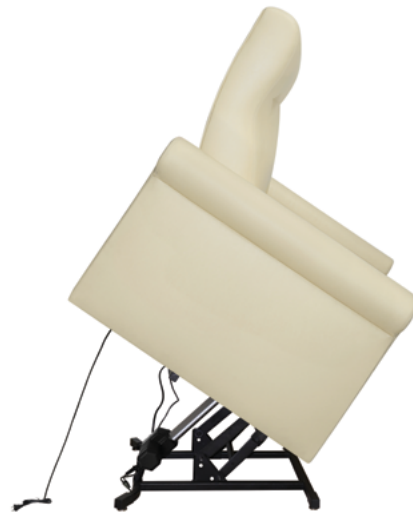

avella

Lift

avella

Lift

The Avella Lift chair makes getting up from a seated position very easy. A slow and safe "lift" assists residents from sitting to standing at the touch of a button. Recline and lift are activated by pressing a 2 button control. Generous cushions, scrolled arms and an ergonomically designed back are standard. This chair is outfitted with a power cord.

Model: AVE1
34.5W 35D 45H 23SW 20SD 19SH 26AH
58 Ext. Depth

Features

Lift Mechanism
Advanced mechanism provides smooth and effortless lift functionality.

Extended Length
Fully reclines to a depth of 58 inches.

2 Button Control
Power recline with full-lift capability is activated by a 2 button control.

Statement of Line

AVE1
34.5W 35D 45H 26AH
58 Ext. Depth

kwalu | Furnishing the Future™

6160 Peachtree Dunwoody Rd. Building C, Atlanta, GA 30328