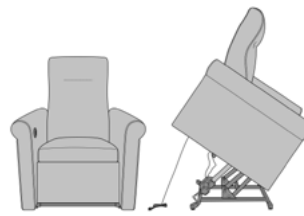

avella

Lift

avella

Lift

The Avella Lift chair makes getting up from a seated position very easy. A slow and safe "lift" assists residents from sitting to standing at the touch of a button. Recline and lift are activated by pressing a 2 button control. Generous cushions, scrolled arms and an ergonomically designed back are standard. This chair is outfitted with a power cord.

Model: AVE1
34.5W 35D 45H 23SW 20SD 19SH 26AH
58 Ext. Depth

Features

Lift Mechanism
Advanced mechanism provides smooth and effortless lift functionality.

Extended Length
Fully reclines to a depth of 58 inches.

2 Button Control
Power recline with full-lift capability is activated by a 2 button control.

Statement of Line

AVE1
34.5W 35D 45H 26AH
58 Ext. Depth

kwalu | Furnishing the Future™

6160 Peachtree Dunwoody Rd. Building C, Atlanta, GA 30328